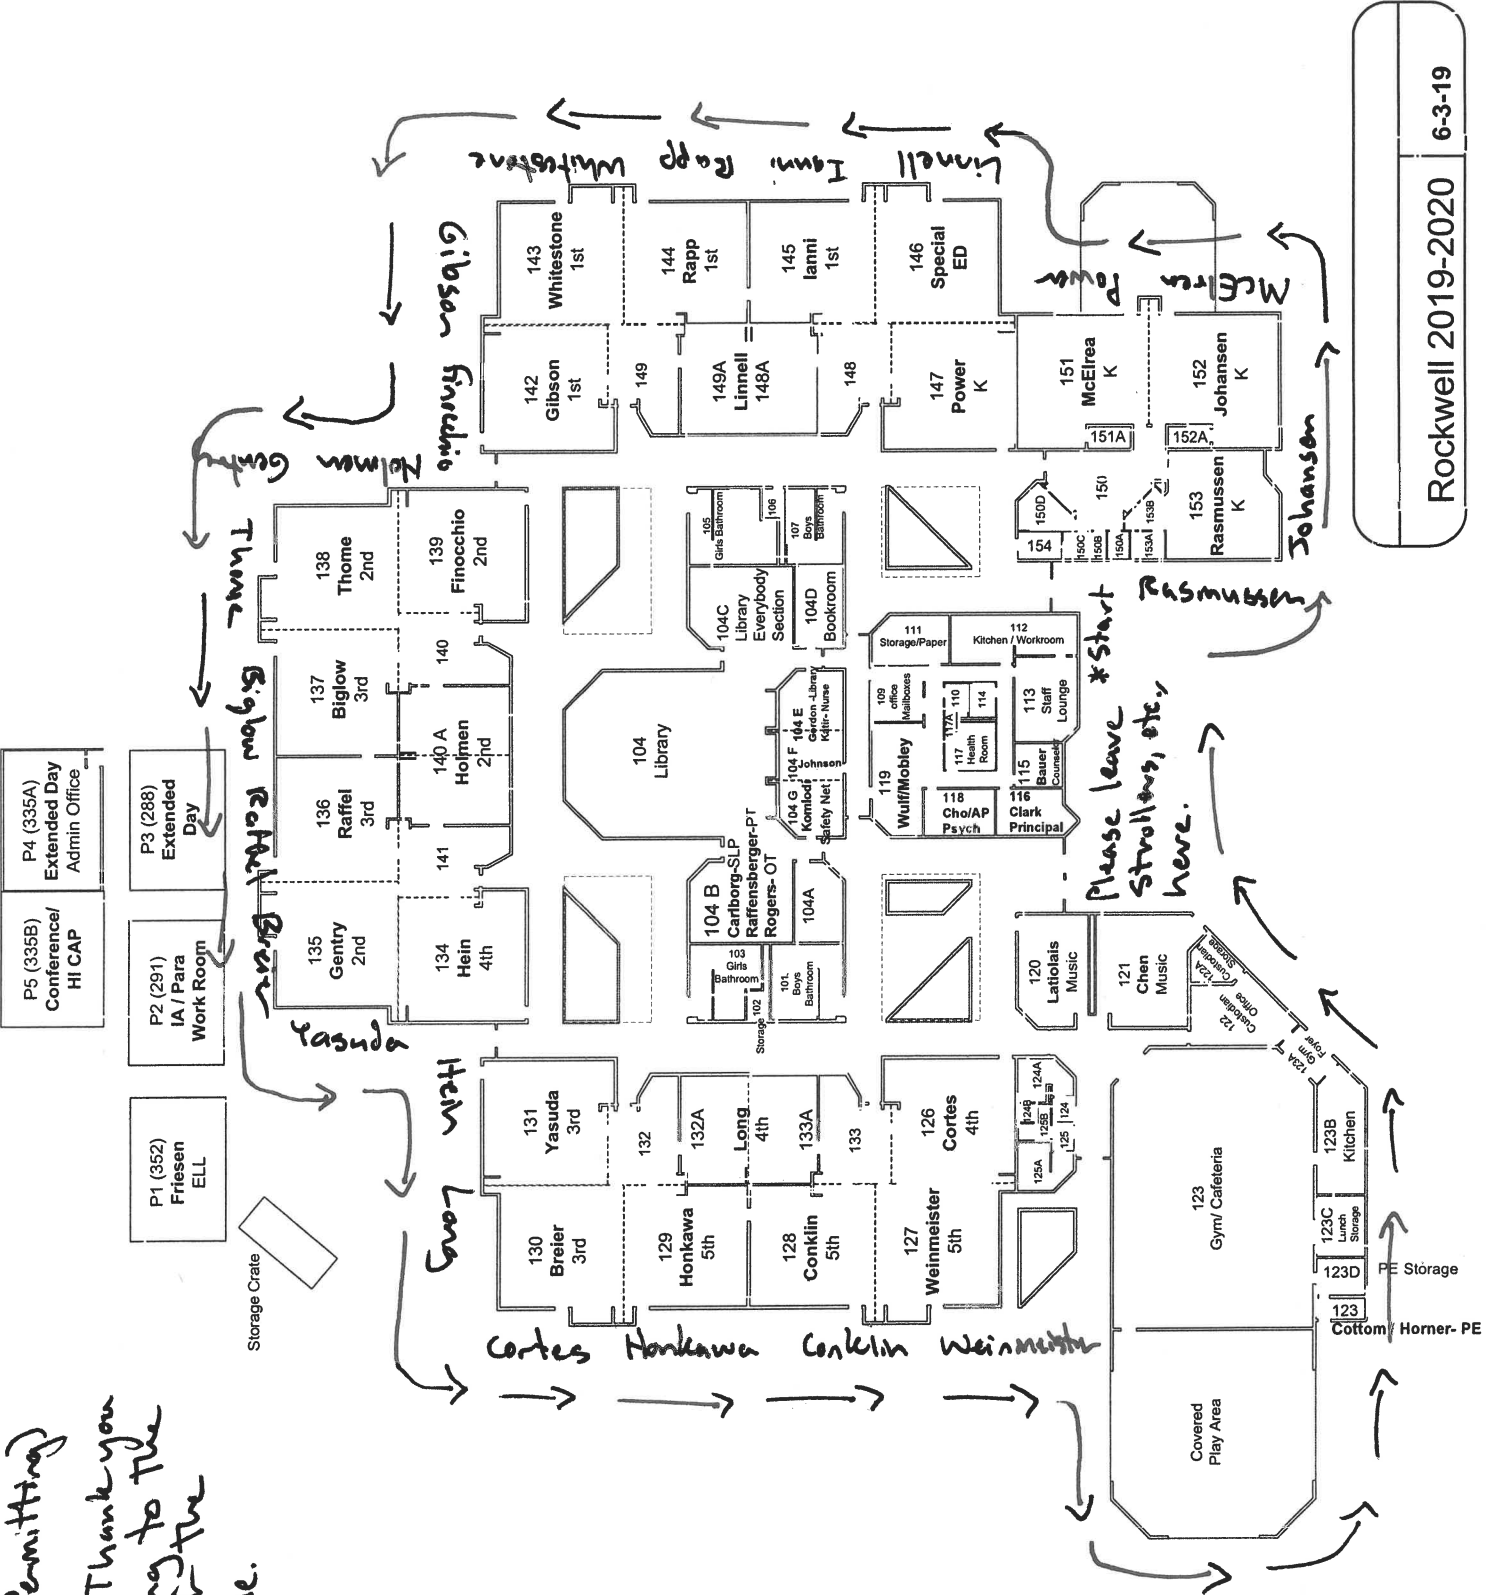

Rockwell 2019-2020 6-3-19

Outside Plan
 (Weather Permitting)
 Families: Thank you
 for staying to the
 outside of the
 chalk line.

123
 Gym/ Cafeteria
 123B
 Kitchen
 123C
 Lunch
 Storage
 123D
 PE Storage
 123
 Cottom Horner- PE